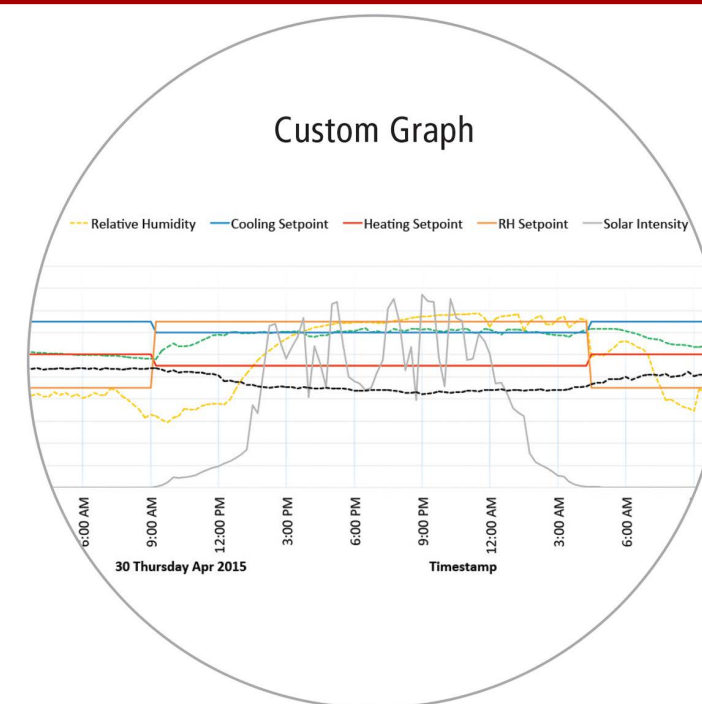

Irrigation System

An irrigation system carries the benefit of fending off plant diseases, minizing plant stress and increasing growth rates

Remote Software

Remote software stays on top of all environmental changes and provides real-time updates